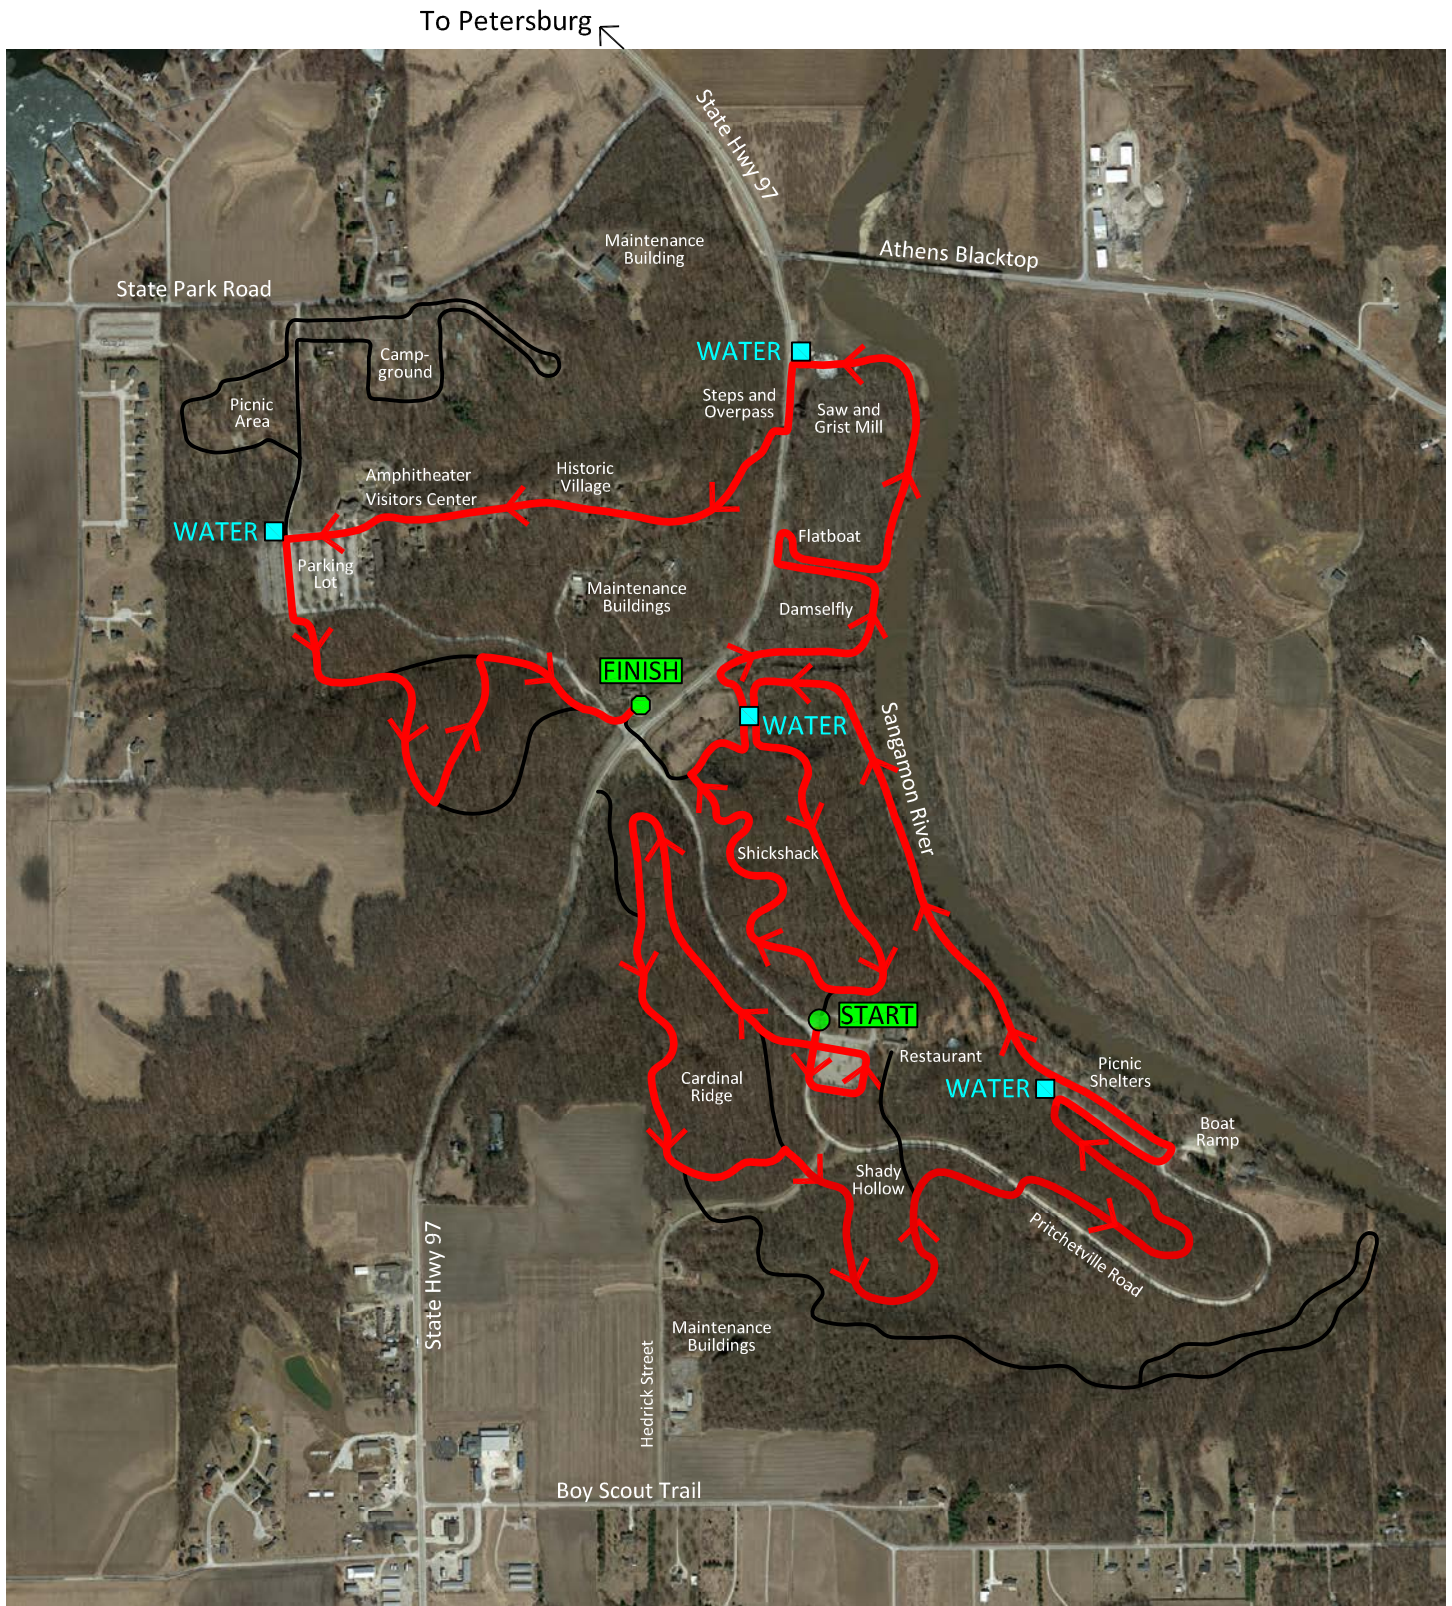

Abe's Trail Trek - 10K Route

Lincoln's New Salem State Historic Site

15588 History Lane, Petersburg, Illinois 62675 (217-632-4000)

Graphic Scale

Trail Legend

 Race Route

 Existing Trail