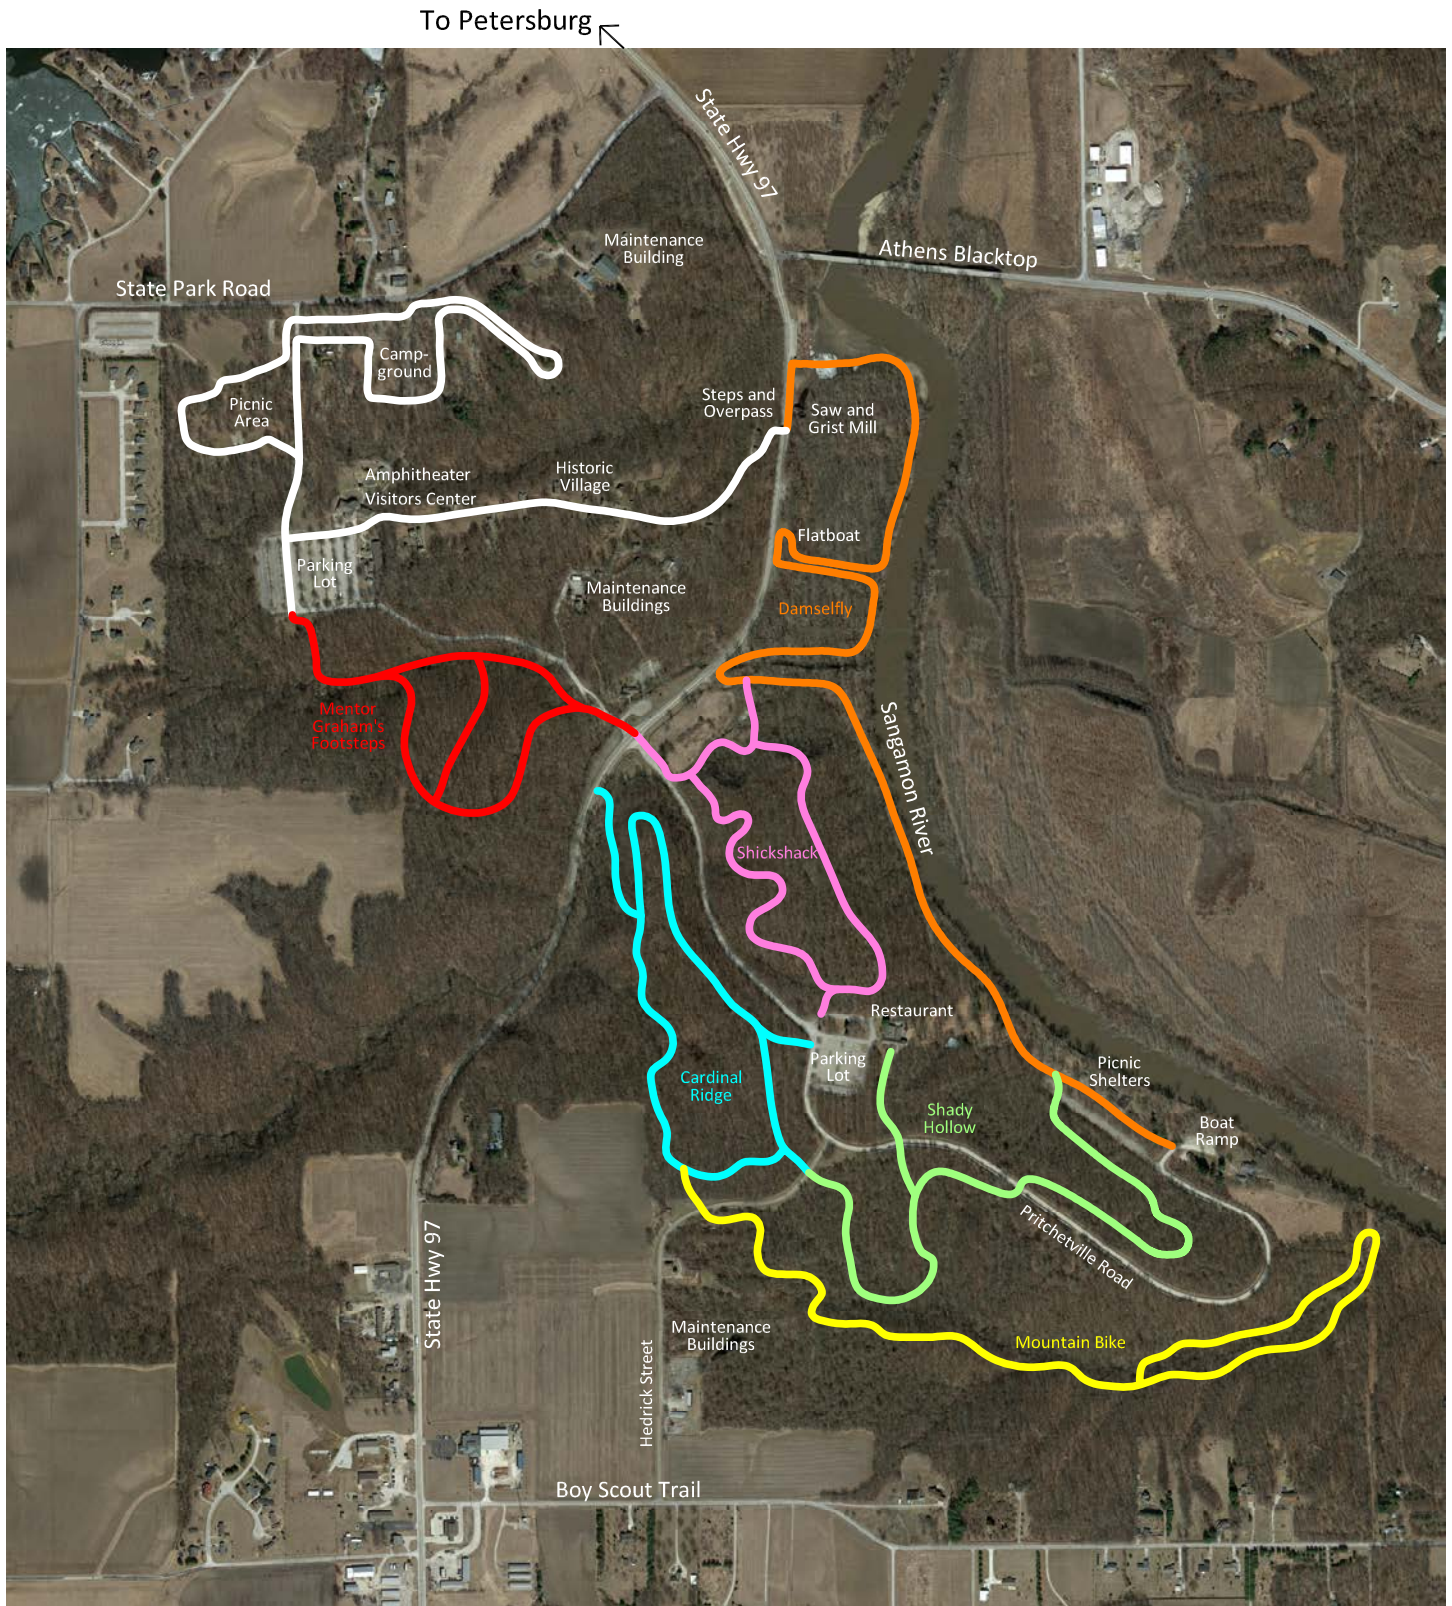

Lincoln's New Salem State Historic Site

15588 History Lane, Petersburg, Illinois 62675 (217-632-4000)

Graphic Scale

Trail Legend

- | | |
|---|---|
|  Mentor Graham's Footsteps |  Damselfly |
|  Cardinal Ridge |  Shickshack |
|  Shady Hollow |  Mountain Bike |