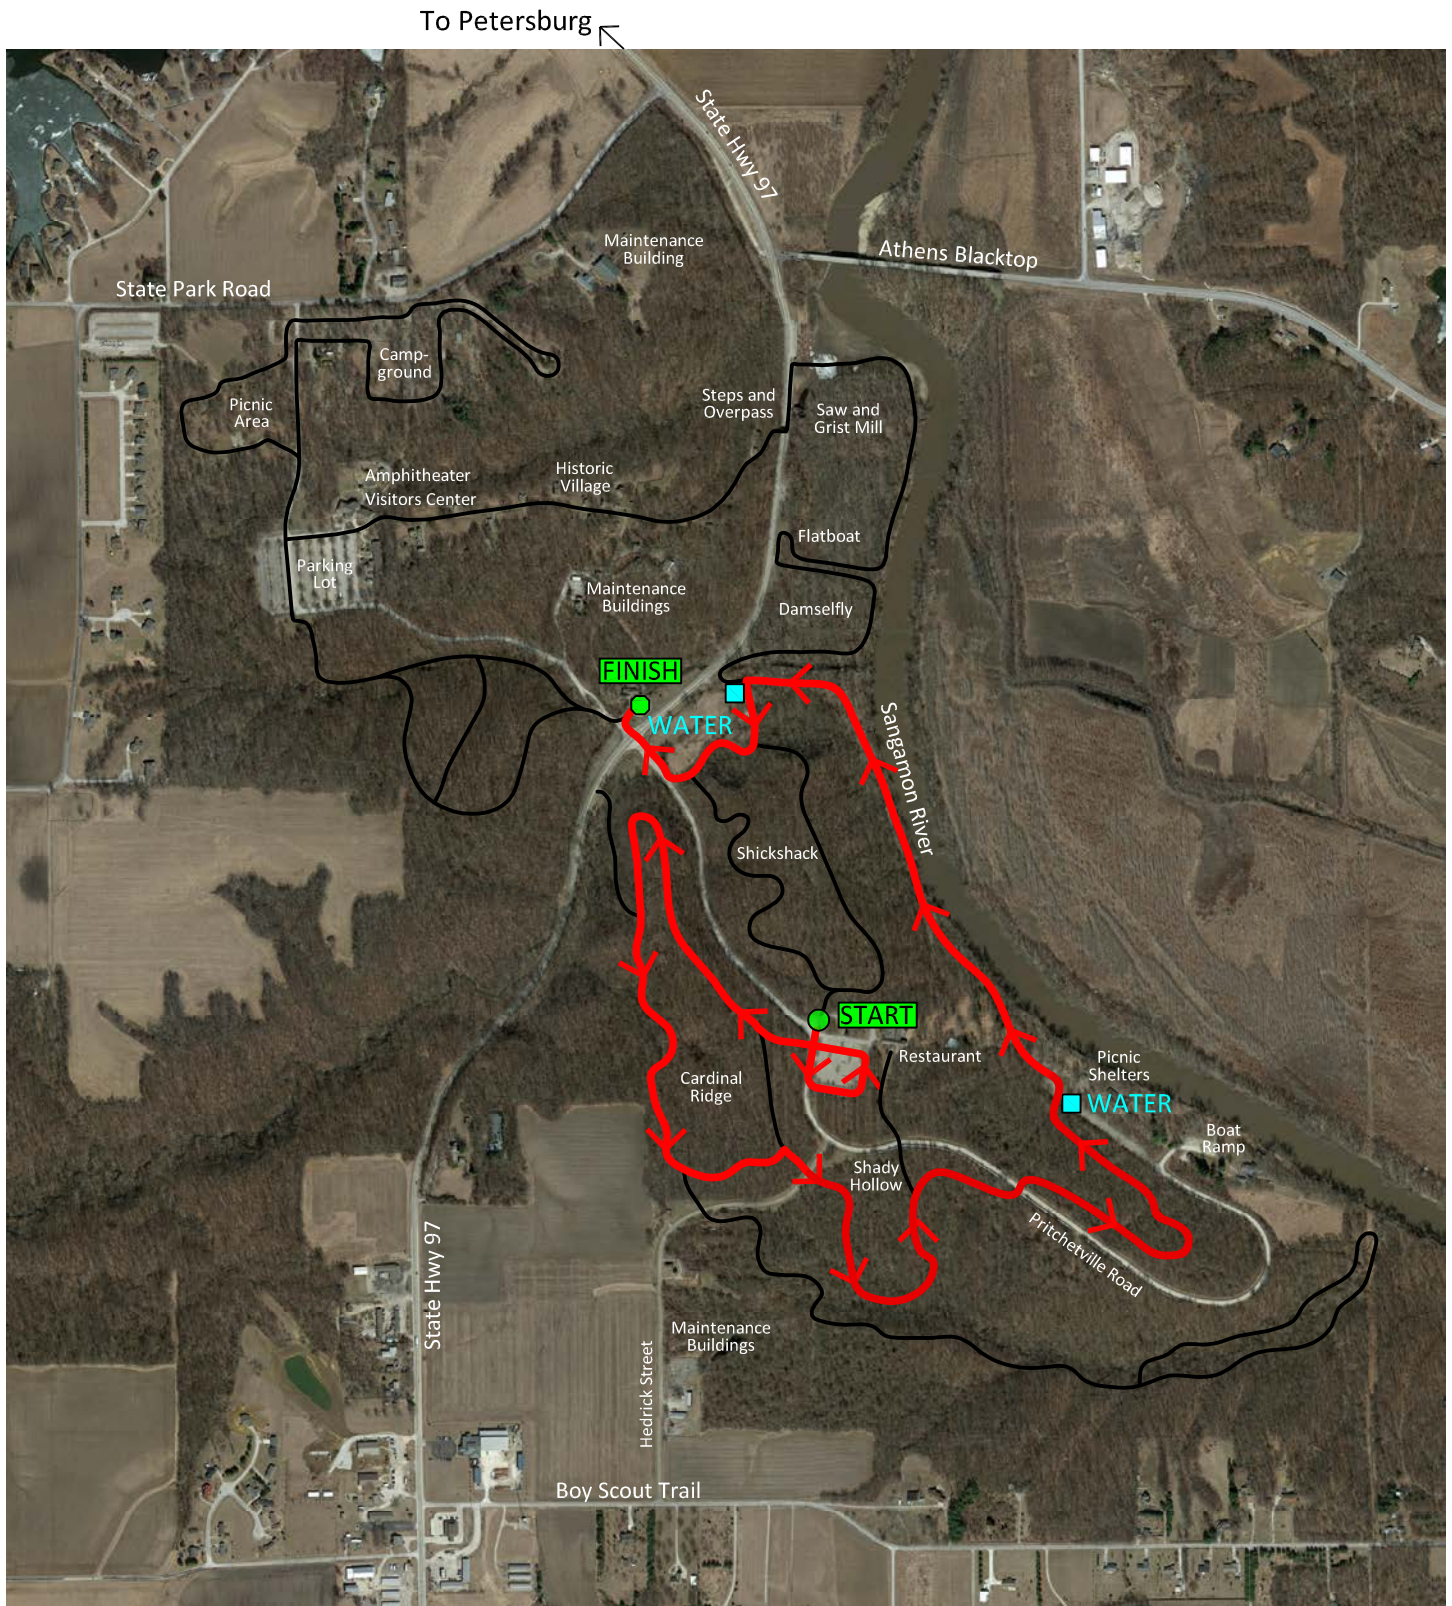

# Abe's Trail Trek - 5K Route

## Lincoln's New Salem State Historic Site

15588 History Lane, Petersburg, Illinois 62675 (217-632-4000)

Graphic Scale

Trail Legend

— Race Route

— Existing Trail